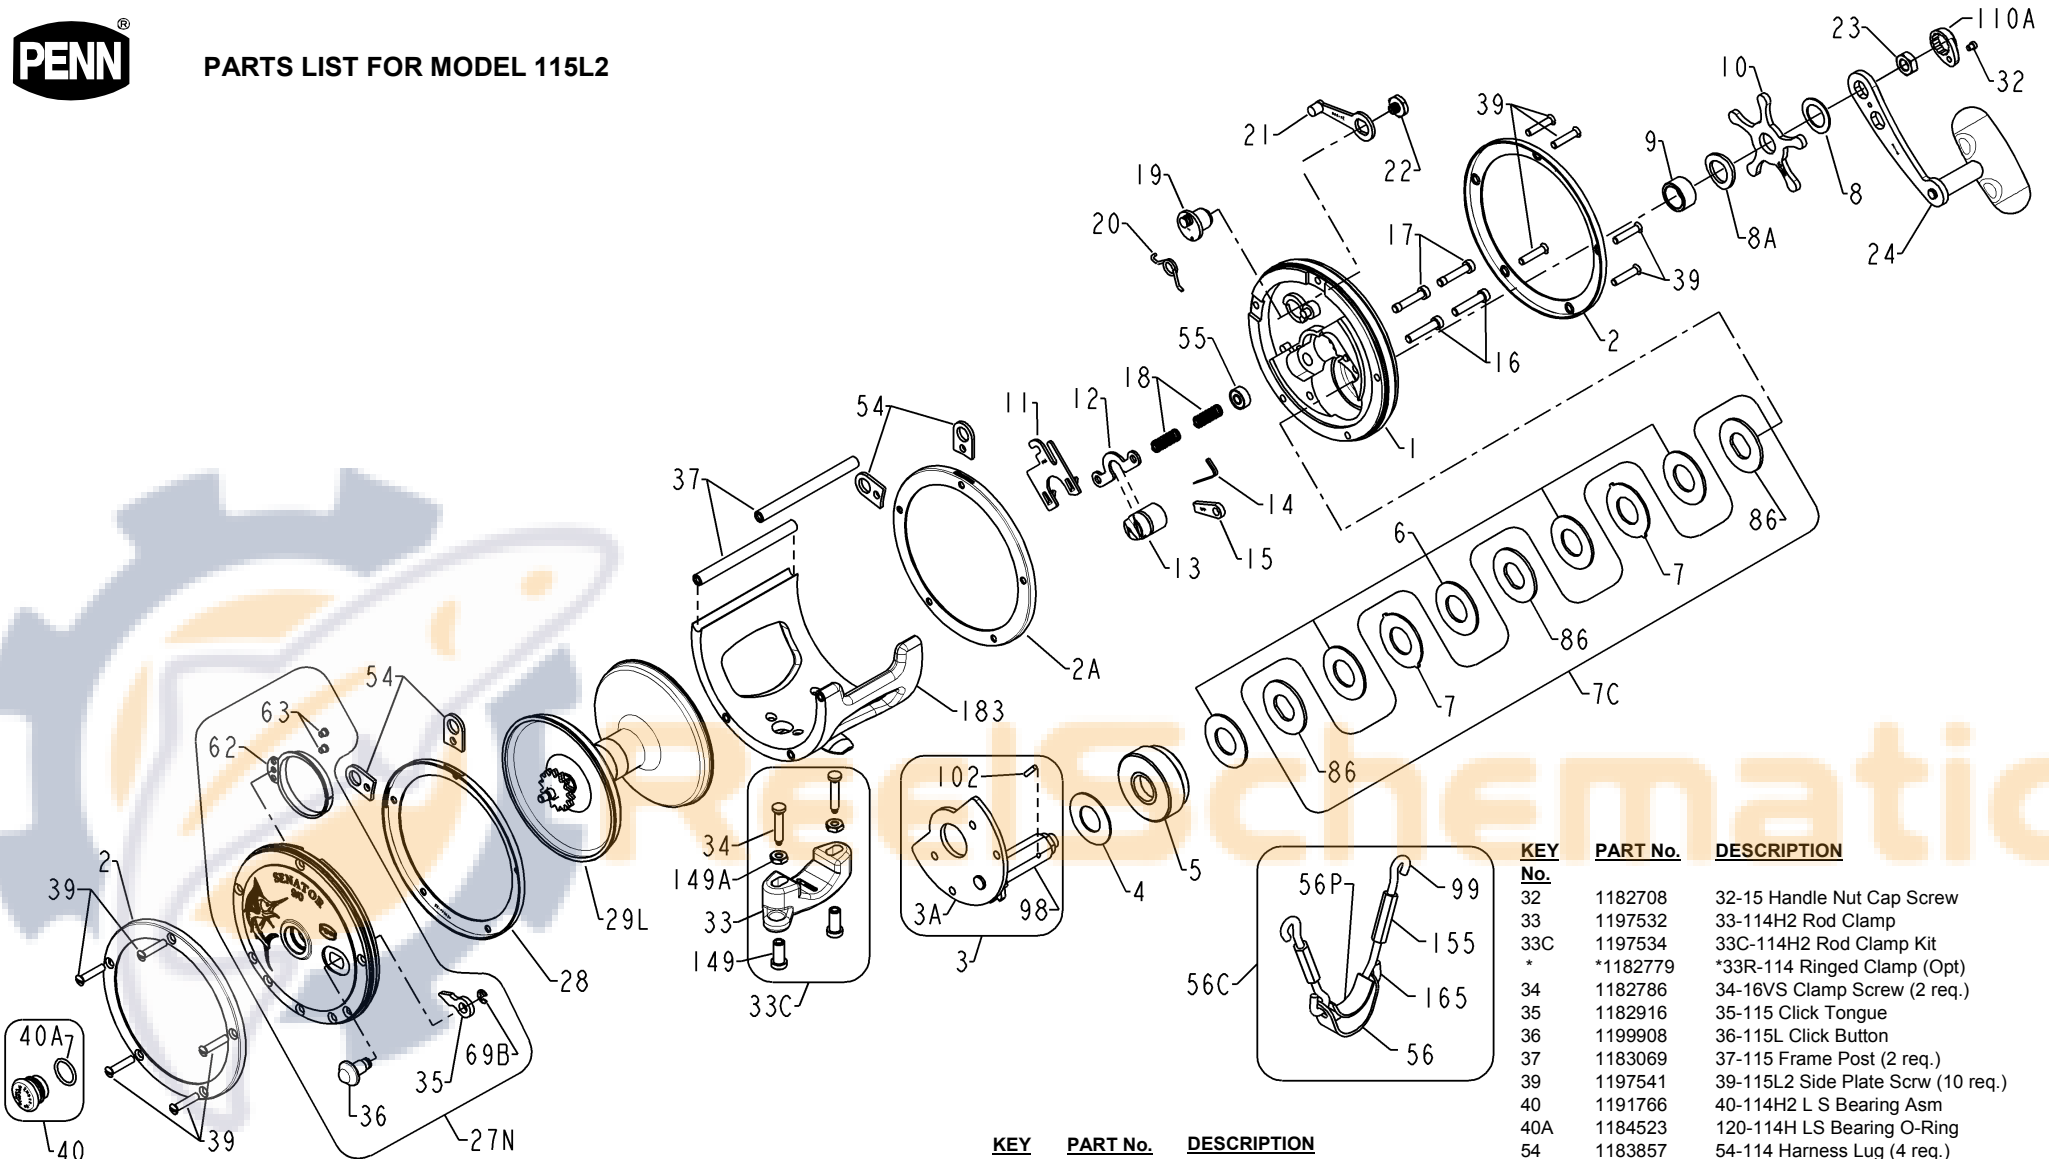

PARTS LIST FOR MODEL 115L2

KEY No.	PART No.	DESCRIPTION
1	1197485	1-115L2 Right Side Plate
2	1197492	2-115L2O Outer RS Ring (2 req.)
2A	1197491	2-115L2i Inner Side Ring
3	1197504	3-115L2 Bridge Assembly
3A	1197505	3-115L2-1 Bridge Sub-Asm
4	1180766	4-115 Fiber Washer
5	1180848	5-115 Main Gear
6	1180911	6-115 Drag Washer (5 req.)
7	1181011	7-115 Metal Ear Washer (2 req.)
7C	1181044	7C-115 Drag Washer Set
8	1181067	8-114 Tension Spring
8A	1181068	8-115 Tension Spring
9	1223682	9-115L2 Spacing Sleeve
10	1181185	10-114 Star Drag Wheel

KEY No.	PART No.	DESCRIPTION
11	1181235	11-115 Eccentric Jack
12	1181262	12-114 Pinion Yoke
13	1191106	13-115 Pinion
14	1181397	14-116 Dog Spring
15	1181439	15-115 Dog
16	1181572	16-114 Bridge Screw (2 req.)
17	1181596	17-114 Bridge Screw (2 req.)
18	1181618	18-114 Clutch Spring (2 req.)
19	1181665	19-115 Eccentric
20	1181766	20-114 Eccentric Spring
21	1181845	21-114 Eccentric Lever
22	1197514	22-114H2 Eccentric Screw
23	1197515	23-114H2 Handle Nut
24	1197519	24-114H2 Handle Asm
27N	1191474	27N-115 L.S. Plate Asm
28	1197528	28-115L2i Inner L.S. Ring
29L	1182514	29L-115 Spool Assembly